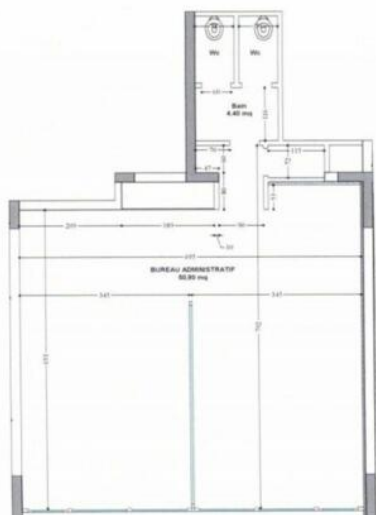

Location professionnelle

4 400 € / Monat

Produkttyp
Büro

Zimmer

Gebäude
Le Cimabue

District
Fontvieille

Wohnfläche
55 m²

Hinweis
517P47L

MonteCarlo-RealEstate.com

Seite
1/3

Hinweis : 517P47L

This document does not form part of any offer or contract. All measurements, areas and distances are approximate. The information and plans contained herein are believed to be correct, however, their accuracy is not guaranteed. The photographs show only certain parts of the property at the time they were taken. This offer is subject to change of price or other conditions, without prior notice.