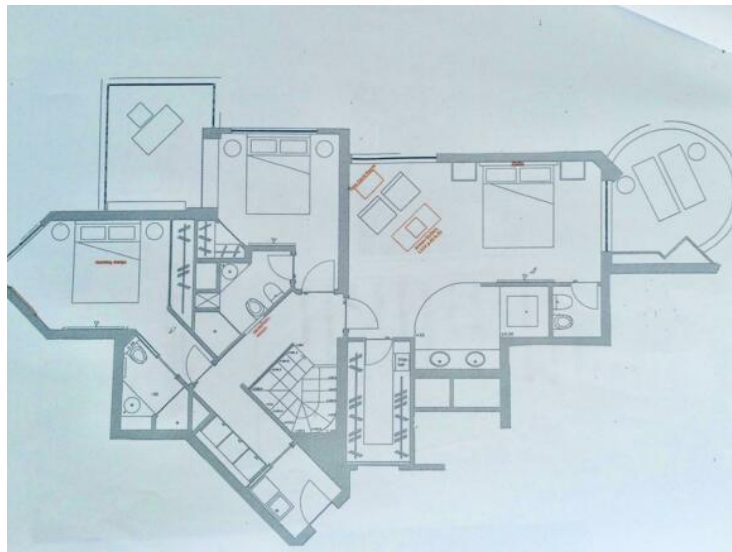

CAROLI REAL ESTATE
GROUPE CAROLI

Caroli Real Estate

Tél : +377 93 25 51 22
contact.carolirealestate@groupecaroli.mc
www.caroli-realestate.com

MonteCarlo-RealEstate.com

Seite
4/4

Hinweis : DU_PRS

This document does not form part of any offer or contract. All measurements, areas and distances are approximate. The information and plans contained herein are believed to be correct, however, their accuracy is not guaranteed. The photographs show only certain parts of the property at the time they were taken. This offer is subject to change of price or other conditions, without prior notice.