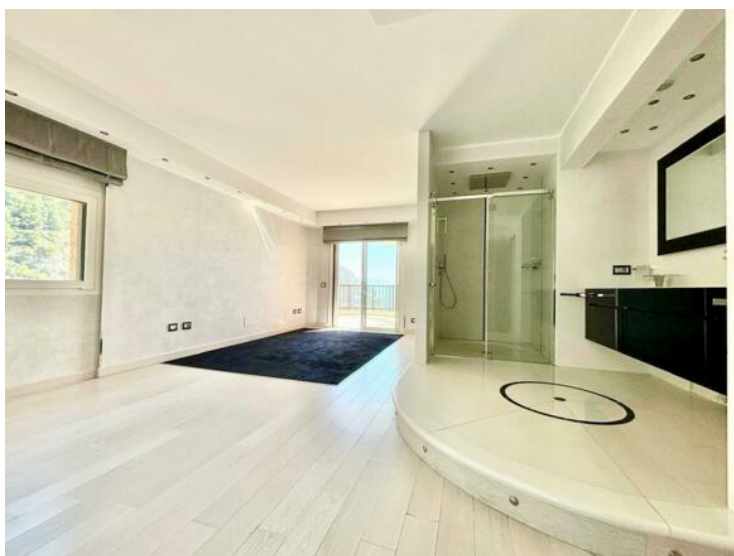

CAROLI REAL ESTATE
GROUPE CAROLI

Caroli Real Estate

Tél : +377 93 25 51 22

contact.carolirealestate@groupecaroli.mc

www.caroli-realestate.com

MonteCarlo-RealEstate.com

Seite
2/4

Hinweis : DU_PRS

This document does not form part of any offer or contract. All measurements, areas and distances are approximate. The information and plans contained herein are believed to be correct, however, their accuracy is not guaranteed. The photographs show only certain parts of the property at the time they were taken. This offer is subject to change of price or other conditions, without prior notice.