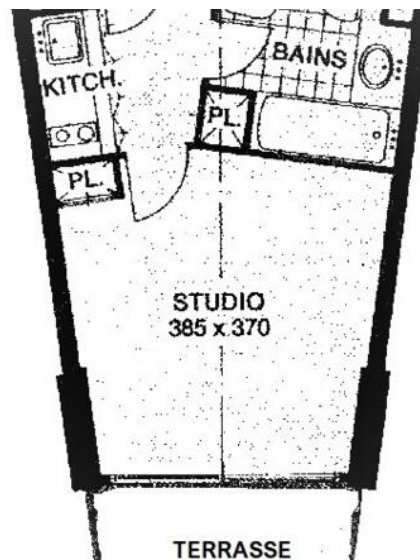

CAROLI REAL ESTATE
GROUPE CAROLI

Caroli Real Estate

Tél : +377 93 25 51 22

contact.carolirealestate@groupecaroli.mc

www.caroli-realestate.com

MonteCarlo-RealEstate.com

Seite
2/2

Hinweis : ANST_

This document does not form part of any offer or contract. All measurements, areas and distances are approximate. The information and plans contained herein are believed to be correct, however, their accuracy is not guaranteed. The photographs show only certain parts of the property at the time they were taken. This offer is subject to change of price or other conditions, without prior notice.