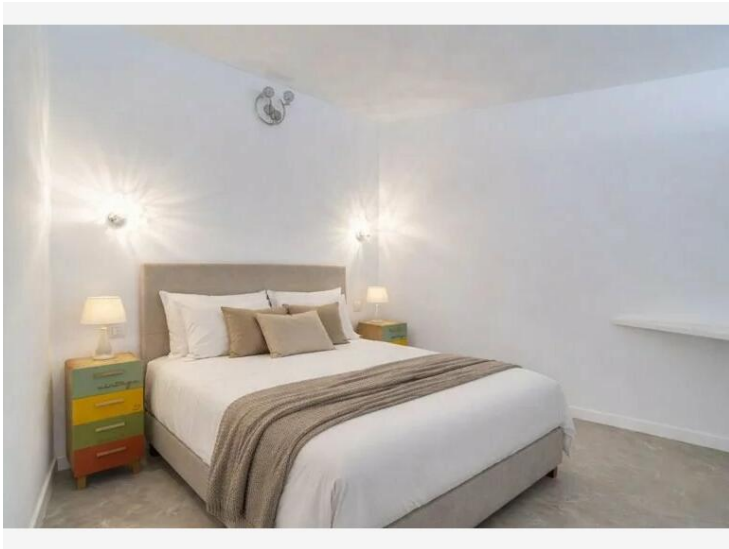

JOHN TAYLOR

LUXURY REAL ESTATE SINCE 1864

John Taylor

Jean-Yves LE GRAVEREND

Tél : +377 6 07 93 46 21/+377 93 50 30 70

jylg@john-taylor.com

www.john-taylor.fr/agence-immobiliere-de-prestige/monaco

MonteCarlo-RealEstate.com

Seite
3/3

Hinweis : V1866MC

This document does not form part of any offer or contract. All measurements, areas and distances are approximate. The information and plans contained herein are believed to be correct, however, their accuracy is not guaranteed. The photographs show only certain parts of the property at the time they were taken. This offer is subject to change of price or other conditions, without prior notice.