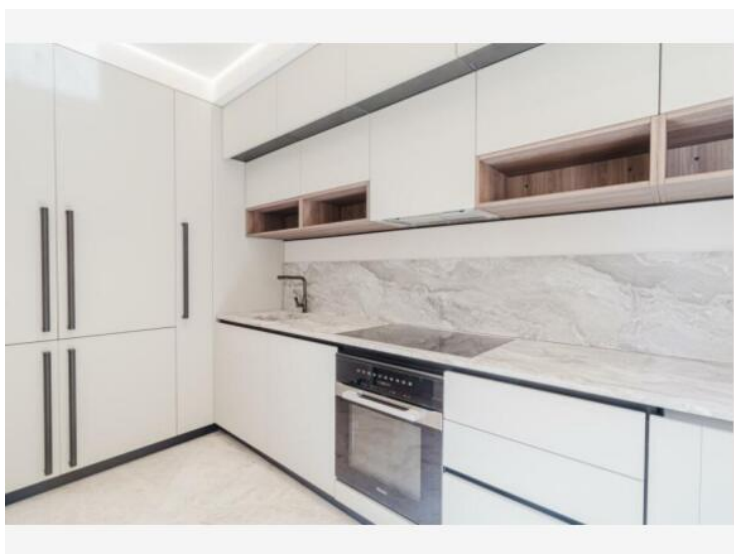

CAROLI REAL ESTATE
GROUPE CAROLI

Caroli Real Estate

Tél : +377 93 25 51 22

contact.carolirealestate@groupecaroli.mc

www.caroli-realestate.com

MonteCarlo-RealEstate.com

Seite
2/3

Hinweis : Calypso - V3P

This document does not form part of any offer or contract. All measurements, areas and distances are approximate. The information and plans contained herein are believed to be correct, however, their accuracy is not guaranteed. The photographs show only certain parts of the property at the time they were taken. This offer is subject to change of price or other conditions, without prior notice.