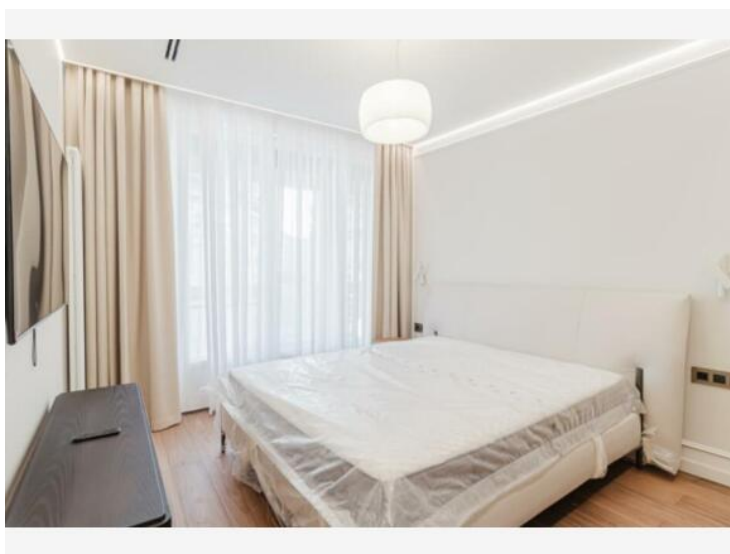

CAROLI REAL ESTATE
GROUPE CAROLI

Caroli Real Estate

Tél : +377 93 25 51 22

contact.carolirealestate@groupecaroli.mc

www.caroli-realestate.com

MonteCarlo-RealEstate.com

Seite
2/3

Hinweis : Calypso - V3P

This document does not form part of any offer or contract. All measurements, areas and distances are approximate. The information and plans contained herein are believed to be correct, however, their accuracy is not guaranteed. The photographs show only certain parts of the property at the time they were taken. This offer is subject to change of price or other conditions, without prior notice.