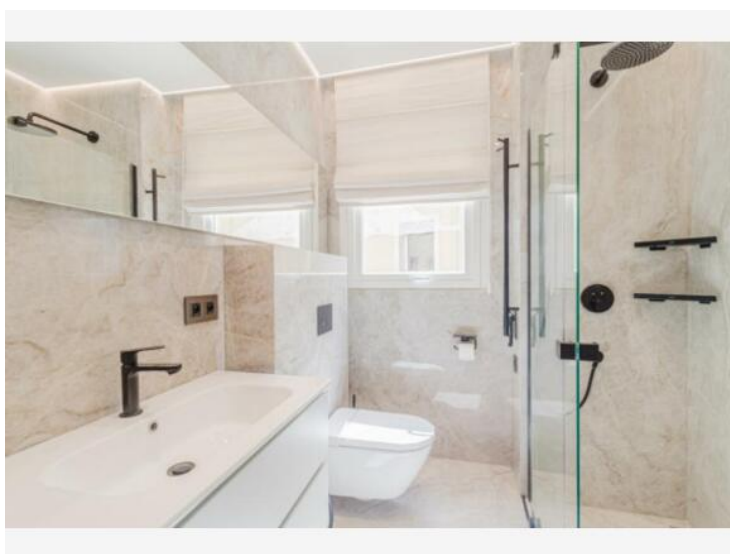

CAROLI REAL ESTATE
GROUPE CAROLI

Caroli Real Estate

Tél : +377 93 25 51 22

contact.carolirealestate@groupecaroli.mc

www.caroli-realestate.com

MonteCarlo-RealEstate.com

Seite
2/3

Hinweis : Calypso - V3P

This document does not form part of any offer or contract. All measurements, areas and distances are approximate. The information and plans contained herein are believed to be correct, however, their accuracy is not guaranteed. The photographs show only certain parts of the property at the time they were taken. This offer is subject to change of price or other conditions, without prior notice.