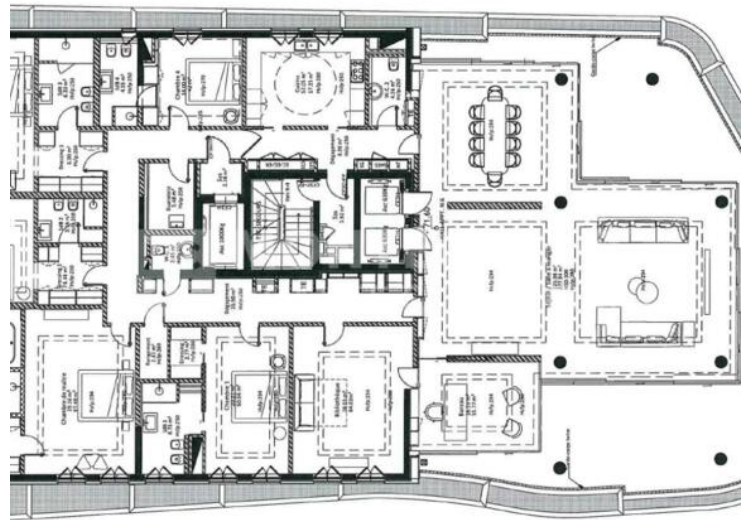

SOMA AGENCY
MONACO REAL ESTATE

Soma International Realty

Julia Lakschin
Tél : +377 6 07 93 76 72/+33 6 07 93 76 72
julia@lakschin.com
soma-monaco.com

MonteCarlo-RealEstate.com

Seite
3/3

Hinweis : A001

This document does not form part of any offer or contract. All measurements, areas and distances are approximate. The information and plans contained herein are believed to be correct, however, their accuracy is not guaranteed. The photographs show only certain parts of the property at the time they were taken. This offer is subject to change of price or other conditions, without prior notice.