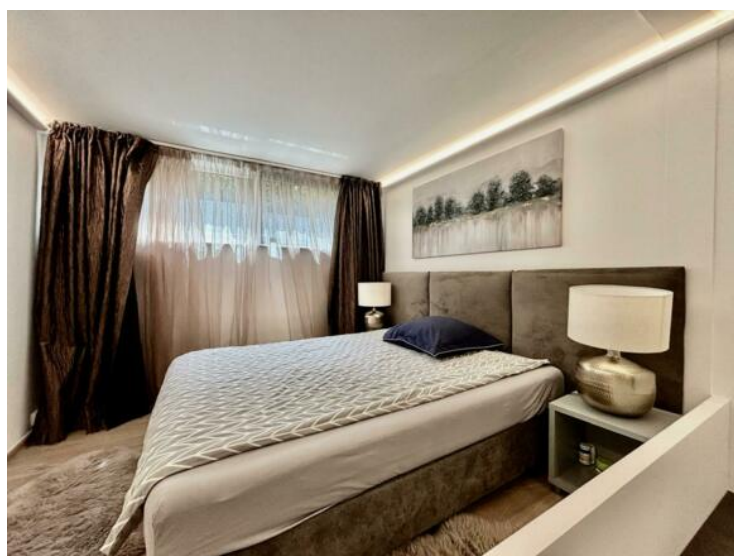

CAROLI REAL ESTATE
GROUPE CAROLI

Caroli Real Estate

Tél : +377 93 25 51 22

contact.carolirealestate@groupecaroli.mc

www.caroli-realestate.com

MonteCarlo-RealEstate.com

Seite
3/5

Hinweis : PSR-100

This document does not form part of any offer or contract. All measurements, areas and distances are approximate. The information and plans contained herein are believed to be correct, however, their accuracy is not guaranteed. The photographs show only certain parts of the property at the time they were taken. This offer is subject to change of price or other conditions, without prior notice.