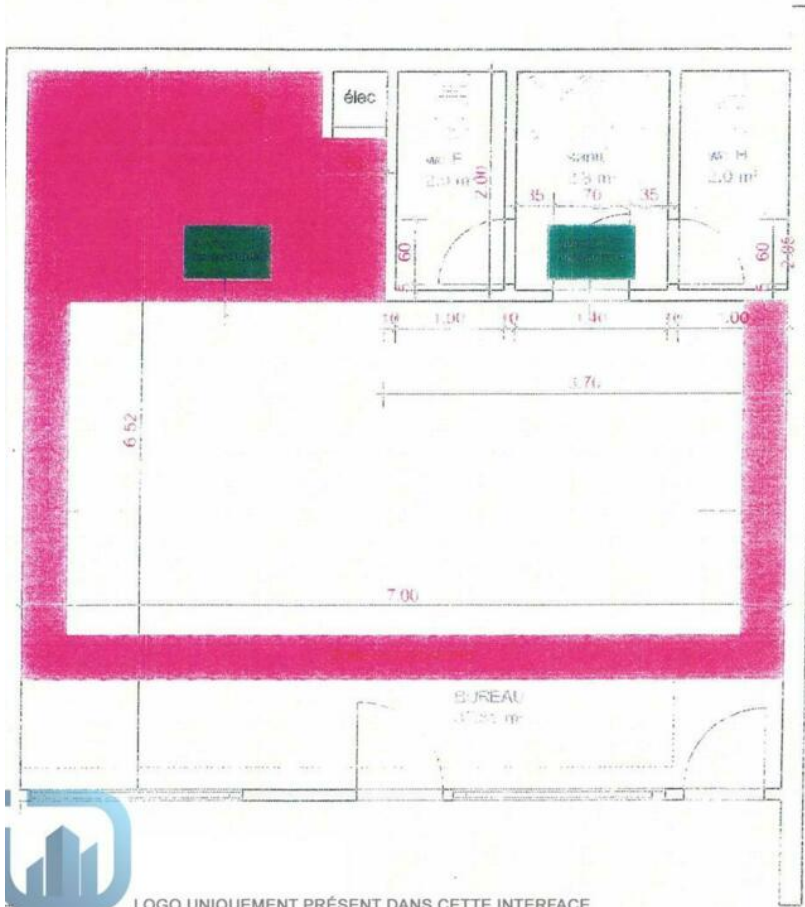

FONTVIEILLE - LARGE OFFICE WITH BEAUTIFUL SHOWCASE

Professional sale

3 710 000 €

<i>Product type</i> Office	<i>Building</i> Raphael	<i>District</i> Fontvieille	<i>Living area</i> 94 m²
<i>Floor</i> Ground floor	<i>Condition</i> Very good condition	<i>Mixed use</i> Yes	<i>Release date</i> Now
<i>Ref.</i> VMC-110			

Raphael - 2 pleasant adjoining office with possibility of bringing them together, in a very quiet area with a large showcase overlooking the gardens of Fontvieille.

The 2 offices are currently separated by a partition.

The offices consist of 2 main rooms and 4 W.C (male/female)

LOGO UNIQUEMENT PRÉSENT DANS CETTE INTERFACE