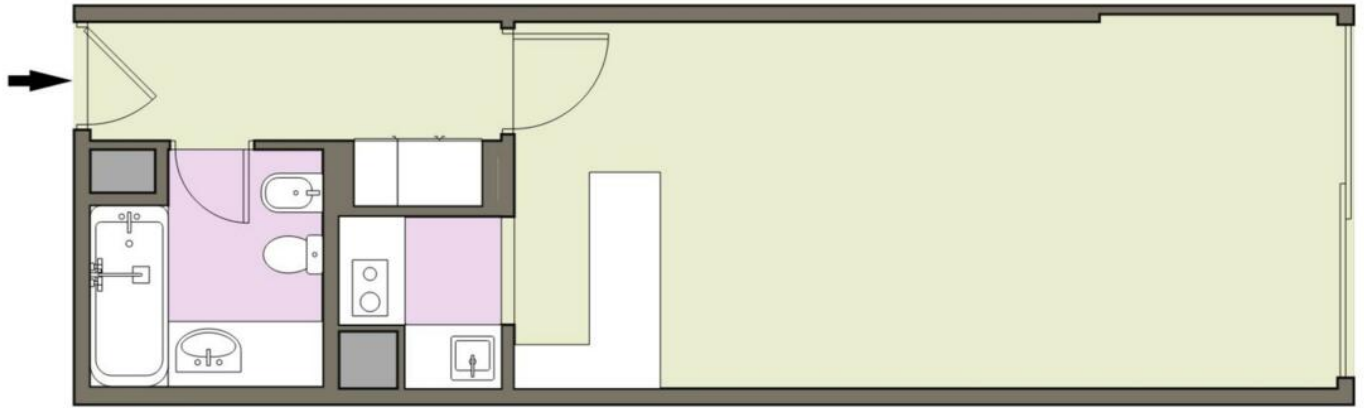

Located in Fontvieille district, this studio of 40 sqm offers a port view.

Condominium located on the marina of Fontvieille near the shops, gardens and city links. The studio is large, functional and well laid-out. It comprises of an entrance, a bathroom and a large living space with an open-plan kitchen. Cellar and a parking space are included.