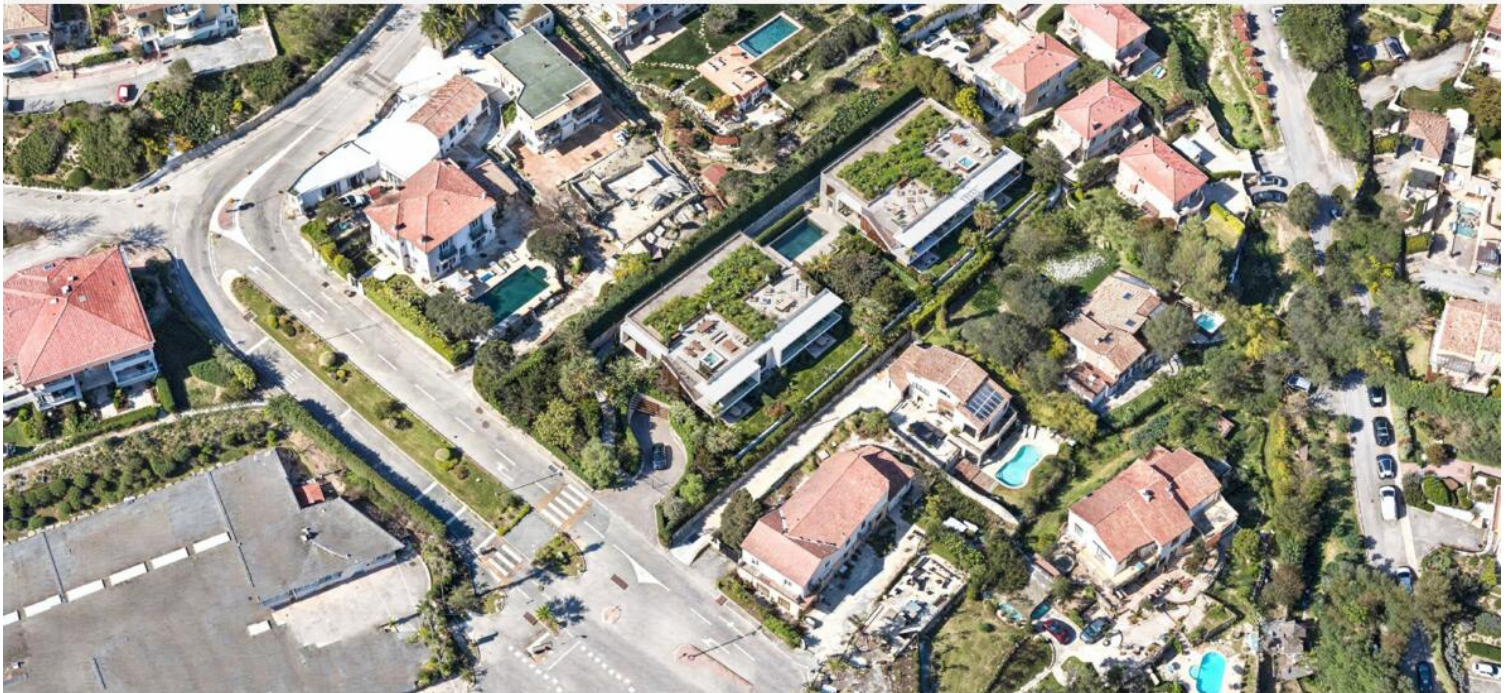

Located in Èze, in an intimate and exceptional residence offering luxurious services as well as a breathtaking view of the sea and the picturesque village of Èze, discover this charming 2-room apartment with a garden.

With a living area of 42.86 m², it consists of an entrance, a living room with open kitchen, a bedroom, a shower room and a guest toilet. The apartment also has an 8 m² terrace and a 28.06 m² garden.

The residence is divided into two buildings, highlighting green spaces and creating a Provençal plant atmosphere, which brings freshness and shade to the gardens. In the heart of this nature, a sumptuous swimming pool and its beach complete this idyllic setting, ideal for relaxing in peace.

A parking space is also available for purchase at an additional cost.

954/952, Boulevard Maréchal Leduc 06 360 Eze		LOT A01
APPARTEMENT 2 PIÈCES-RDJ		
Chambre	13,61	
Cuisine/Séjour	19,35	
Entrée	3,35	
Rgt	0,57	
Salle d'Eau	4,73	
WC	1,25	
TOTAL SURFACE HABITABLE	42,84 m²	
Jardin privé	28,06	
Terrasse	8,00	
TOTAL SURFACE EXTERIEURE	34,04 m²	
TOTAL SURFACE UTILE	78,92 m²	