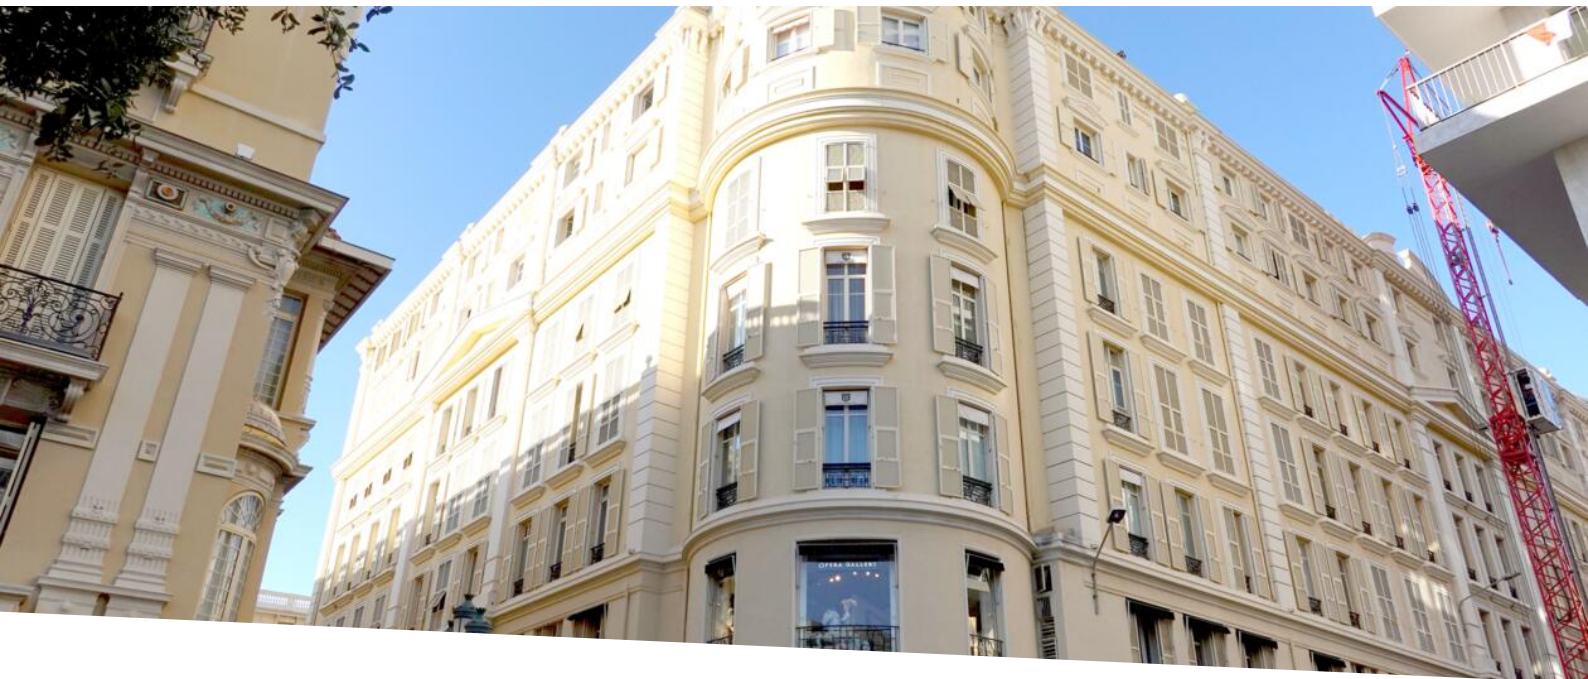

CAROLI REAL ESTATE
GROUPE CAROLI

Caroli Real Estate

27, boulevard d'Italie
98000 Monaco

Phone : +377 93 25 51 22

Fax : +377 92 16 17 00

contact.carolirealestate@groupecaroli.mc

www.caroli-realestate.com

Carré d'Or - Business for sale (large activity)

Professional sale

450 000 €

<i>Product type</i> Commercial enterprise	<i>Building</i> Palais de la Scala	<i>District</i> Carré d'Or	<i>Total area</i> 23 m²
<i>Floor</i> Ground floor	<i>Condition</i> Very good condition	<i>Release date</i> Quickly	<i>Ref.</i> PS02

We are offering for sale a business located in the Carré d'Or district.

It has a surface area of approximately 23 m² with a mezzanine.

The permitted activities are broad and include:

- buying and selling
- gemology and appraisal
- import/export
- representation
- commission and brokerage of precious and hard stones
- minerals
- antique and modern jewelry
- works of art/antiques
- paintings
- coins
- stamps and gift items

Commercial lease: 3, 6, 9 years

Rent: €2,388.90 including €25 in charges.

MonteCarlo-RealEstate.com

Page
1/2

Ref. : PS02

Ce document ne fait partie d'aucune offre ou contrat. Toutes mesures, surfaces et distances sont approximatives. Le descriptif et les plans ne sont donnés qu'à titre indicatif et leur exactitude n'est pas garantie. Les photographies ne montrent que certaines parties de la propriété. L'offre est valable sauf en cas de vente, retrait de vente, changement de prix ou d'autres conditions, sans préalable.