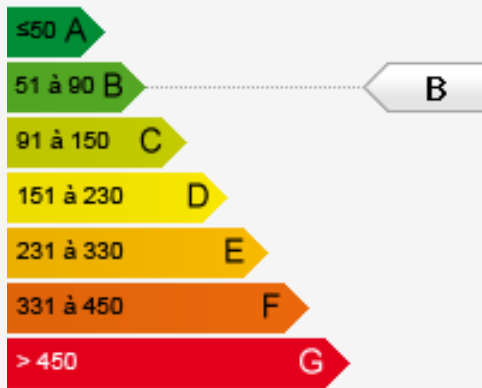

The cycle path along the Promenade will take you easily to Antibes or Cannes.

Total number of units: 54 (including 20 residential units)

Consommations énergétiques

Émissions de gaz à effet de serre