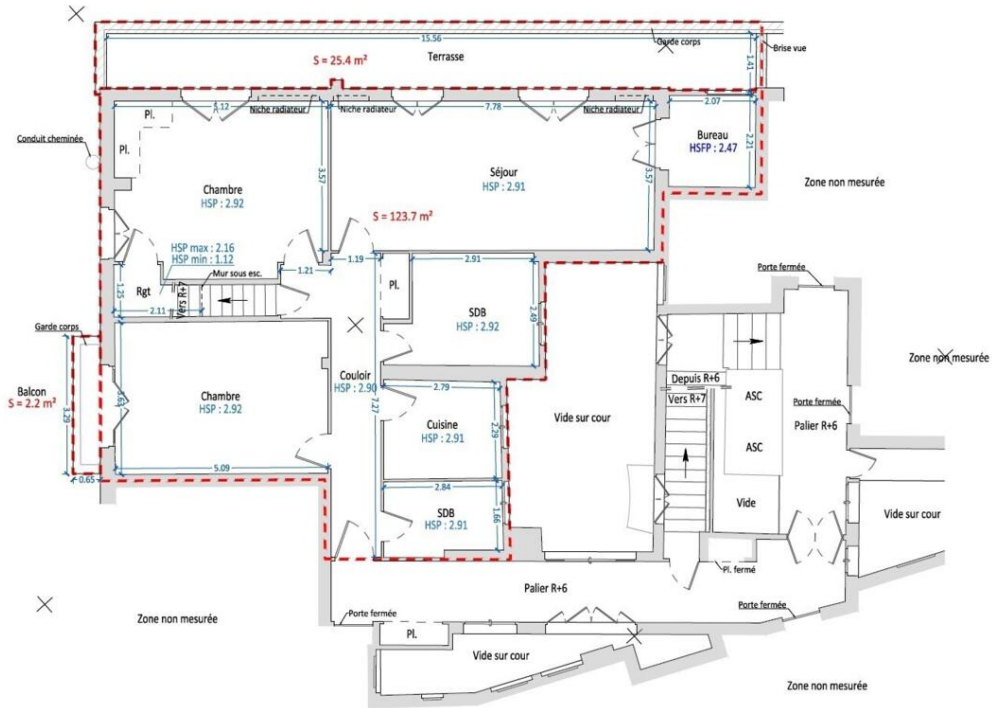

Boulevard des Moulins