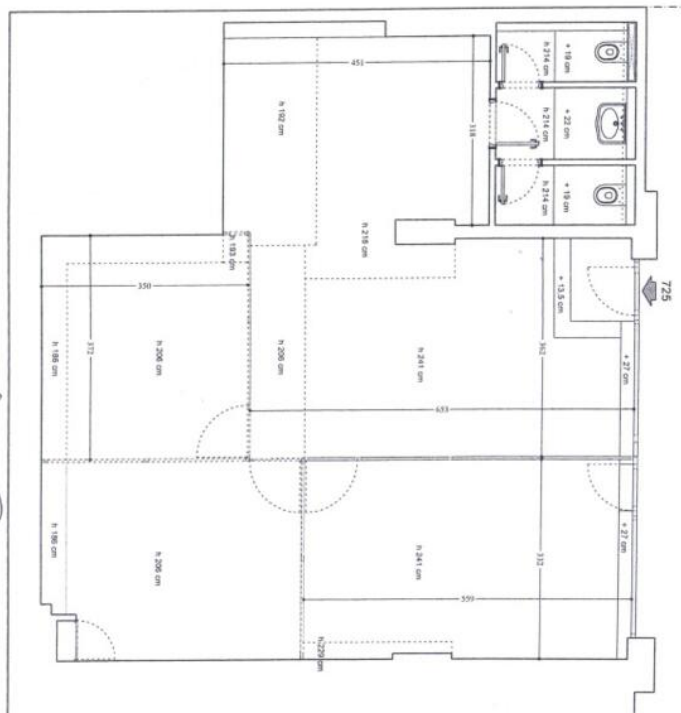

Résidence « Raphael »
Bureaux
n° 725-7250