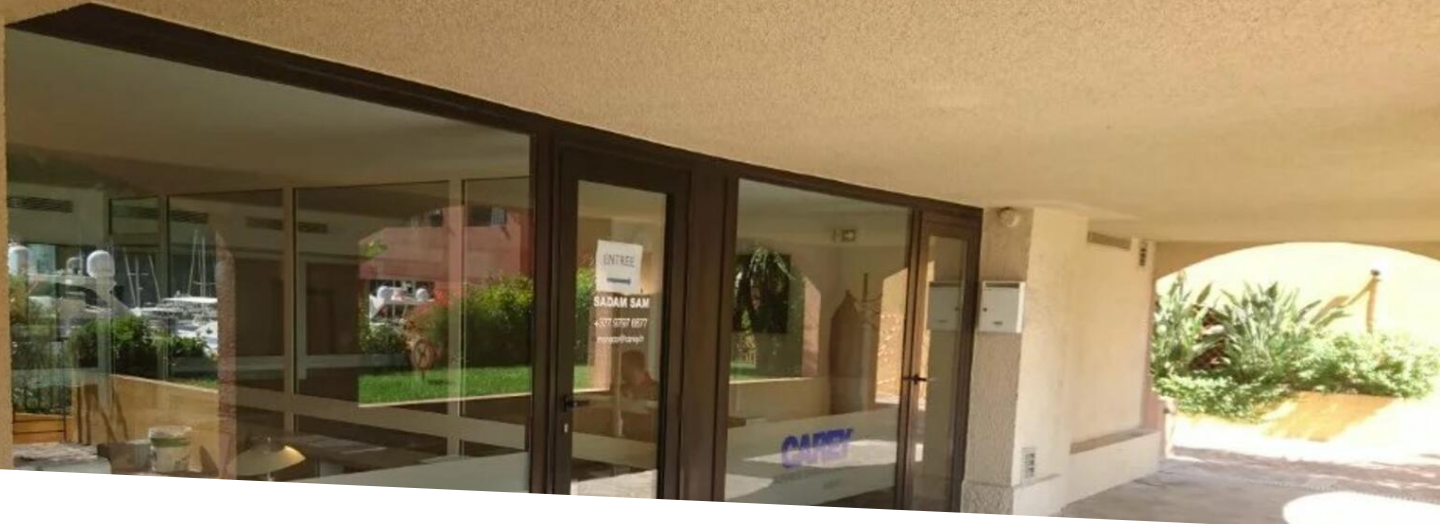

JOHN TAYLOR

LUXURY REAL ESTATE SINCE 1864

John Taylor

20, boulevard des Moulins
98000 Monaco

Jean-Yves LE GRAVEREND

Phone : +377 6 07 93 46 21/+377 93 50 30 70

jylg@john-taylor.com

www.john-taylor.fr/agence-immobiliere-de-prestige/monaco

Fontvieille - Le Raphael - Spacious Office

Professional sale

3 710 000 €

<i>Product type</i> Office	<i>Num rooms</i> Studio
<i>Building</i> Raphael	<i>District</i> Fontvieille
<i>Living area</i> 94 m²	<i>Annual costs</i> 300 €
<i>Release date</i> 30/09/2025	<i>Ref.</i> V1601MC

Beautiful refurbished offices with parquet floors, located in the heart of the peaceful district of Fontvieille. With a surface area of 94 m², these partitioned and glazed offices offer a bright and pleasant working environment, with a large window overlooking the gardens. In perfect condition, they also have a toilet for more comfort.

Beautiful offices renovated with parquet floor, in the heart of a quiet area of fontvieille in perfect condition. It has a total area of 94 square meters with office currently partitions glazed and a toilet. It offers a large showcase on gardens.

MonteCarlo-RealEstate.com

Page
1/2

Ref. : V1601MC

Ce document ne fait partie d'aucune offre ou contrat. Toutes mesures, surfaces et distances sont approximatives. Le descriptif et les plans ne sont donnés qu'à titre indicatif et leur exactitude n'est pas garantie. Les photographies ne montrent que certaines parties de la propriété. L'offre est valable sauf en cas de vente, retrait de vente, changement de prix ou d'autres conditions, sans préalable.