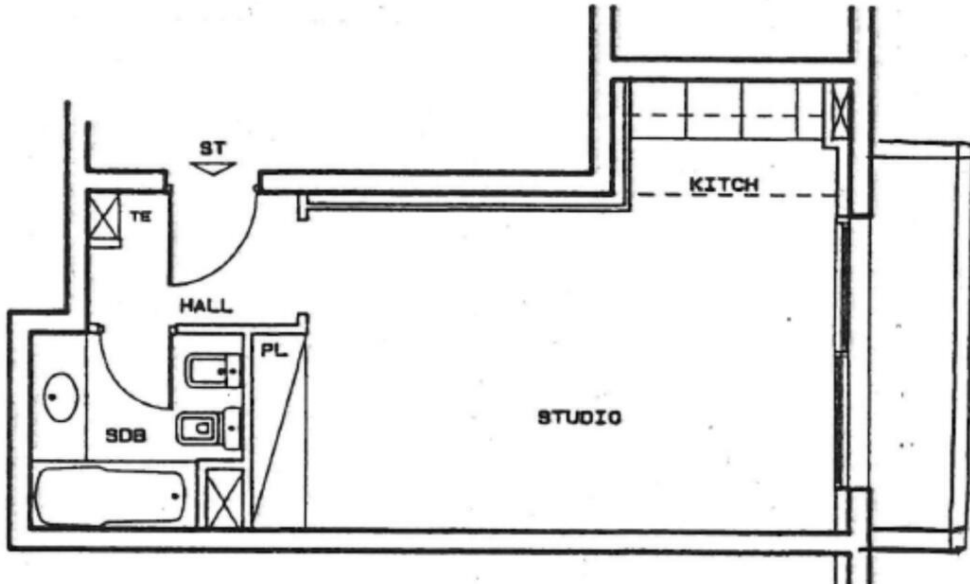

MONTANA PALACE

- 1 entrée
- 1 cuisine
- 1 séjour
- 1 salle d'eau
- 1 balcon

Surface totale 39 m²

- 1 entrance hall
- 1 kitchen
- 1 living room
- 1 shower room
- 1 balcony

Total surface area 39 sqm