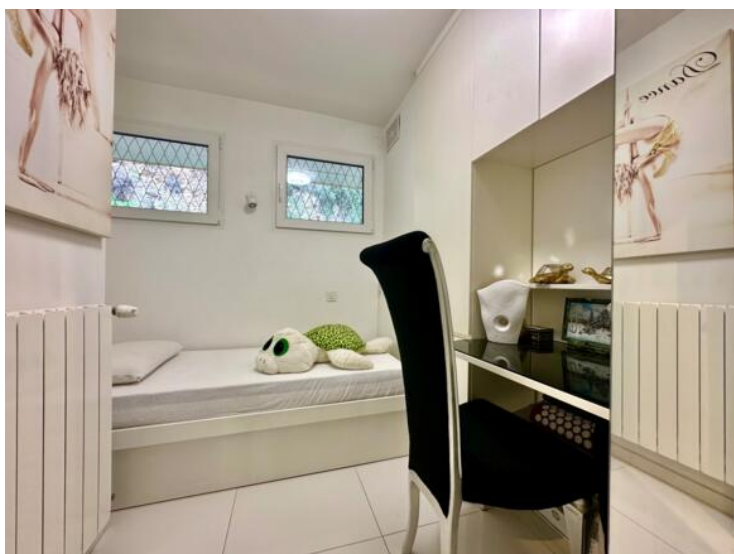

CAROLI REAL ESTATE
GROUPE CAROLI

Caroli Real Estate

Tél : +377 93 25 51 22

Fax : +377 92 16 17 00

commercial.carolirealestate@groupecaroli.mc

www.caroli-realestate.com

MonteCarlo-RealEstate.com

Seite
2/3

Hinweis : ROQ_01

This document does not form part of any offer or contract. All measurements, areas and distances are approximate. The information and plans contained herein are believed to be correct, however, their accuracy is not guaranteed. The photographs show only certain parts of the property at the time they were taken. This offer is subject to change of price or other conditions, without prior notice.