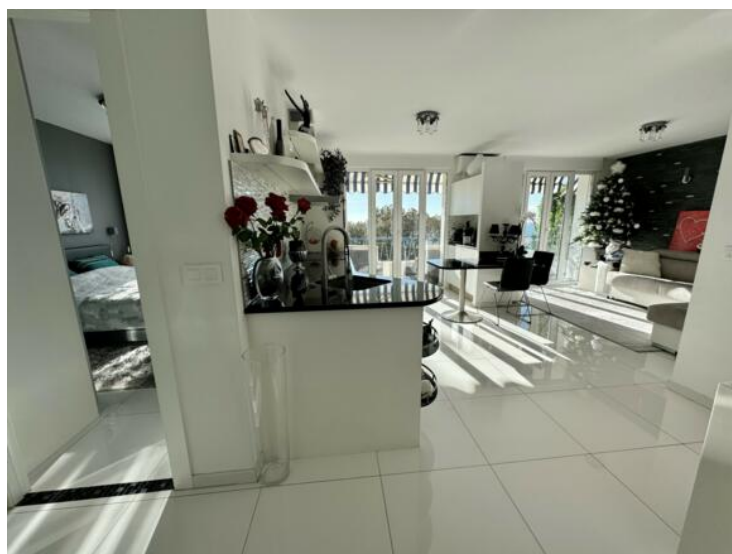

CAROLI REAL ESTATE
GROUPE CAROLI

Caroli Real Estate

Tél : +377 93 25 51 22

Fax : +377 92 16 17 00

commercial.carolirealestate@groupecaroli.mc

www.caroli-realestate.com

MonteCarlo-RealEstate.com

Seite
2/3

Hinweis : ROQ_01

This document does not form part of any offer or contract. All measurements, areas and distances are approximate. The information and plans contained herein are believed to be correct, however, their accuracy is not guaranteed. The photographs show only certain parts of the property at the time they were taken. This offer is subject to change of price or other conditions, without prior notice.